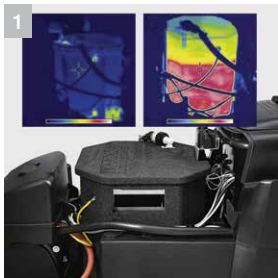

## The zero emission specialist.

The emission-free HDS-E 3.3/25-4M Ec with electric heater is ideal where exhaust gases are undesirable or prohibited. Thanks to the unique type of heater insulation and Kärcher ecoefficiency mode, the HDS-E 3.3/25-4M Ec is efficient and eco-friendly. Models are ETL certified to UL & CSA safety standards.